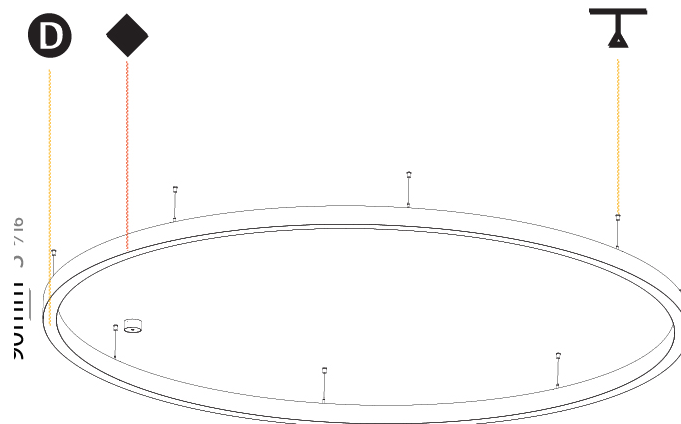

GENERAL

Series: Glorious
Subseries: Glorious Slim
Brand: Prolicht
Division: Architectural
Mounting Type: Suspension
Mounting Location: Ceiling
Subcategory: Ambient

PHYSICAL

Shape: Round
Diameter (mm): 3000
Diameter (in): 118 1/8
Height (mm): 90
Height (in): 3 9/16
Max. Overall Height (mm): 2090
Max. Overall Height (in): 82 5/16
Light Distribution: Direct / Indirect
Weight (kg): 31.716
Weight (lbs): 69.93
Diffuser: [PMMA - Opal or Micro-Prism](#)
Fixture Finish: [SSR / BKV / CWI / CRY / HAB / UFT / ITA / RUA / FTG / MYG / LOD / PUS / FRO / FUP / KIA / POP / BLS / SPG / MEY / GOH / GUM / CHC / COM / ABZ / JAG / OBR / MOS / ROR](#)
Fixture Material: Aluminum
Cable Details: 2000mm or 6000mm Transparent Cable

ELECTRICAL

Lamp Type: LED (Zhaga Standard)
Input Wattage (W): 224 / 112
Total Output Wattage (W): 192 / 84
Dimming: [Tri-Mode (Non-Dimming and Phase Dimming (120Vac only) and 0-10V Dimming)](#)
Driver Included: Yes
Driver Location: Integrated
Driver Type: Constant Current - Universal
Driver Class: Class 2
Input Voltage (V): 120 - 277
Constant Current (MA): 350

LED

Color Temperature (°K): 3000 / 3500 / 4000
Max. Delivered Lumen (lm): 38980 / 39798 / 40610
CRI: >80 CRI
Lamp Life (hrs): 50000

OPTICAL

RATINGS AND CERTIFICATIONS

Certified By: Certified for North American Standards
IP rating: IP20

2870mm 113"

3000mm 118 1/8"